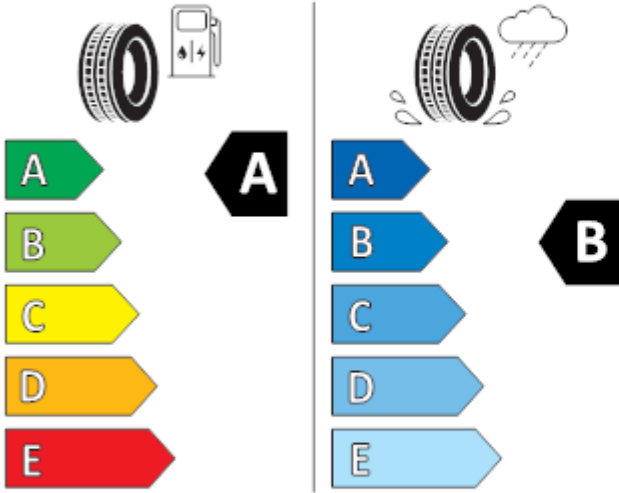

BRIDGESTONE

13946

195/55 R16 91 V XL

C1

2020/740

GOODYEAR

546884

195/55R16 91 V XL

C1

2020/740

Continental

0358162

195/55 R 16 91 V XL

C1

2020/740

GOODYEAR