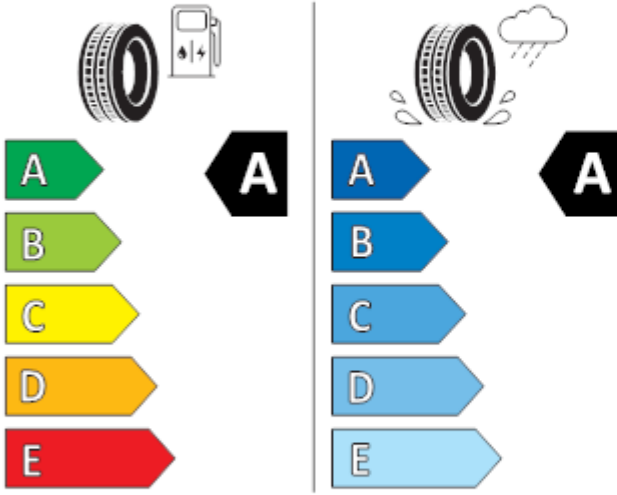

BRIDGESTONE

13946

195/55 R16 91 V XL

C1

2020/740

GOODYEAR

546884

195/55R16 91 V XL

C1

2020/740

Continental

0358162

195/55 R 16 91 V XL

C1

2020/740

GOODYEAR