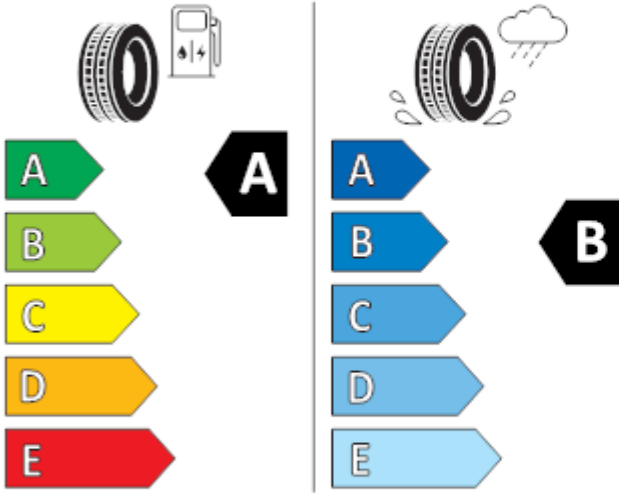

GOODYEAR

546884

195/55R16 91 V XL

C1