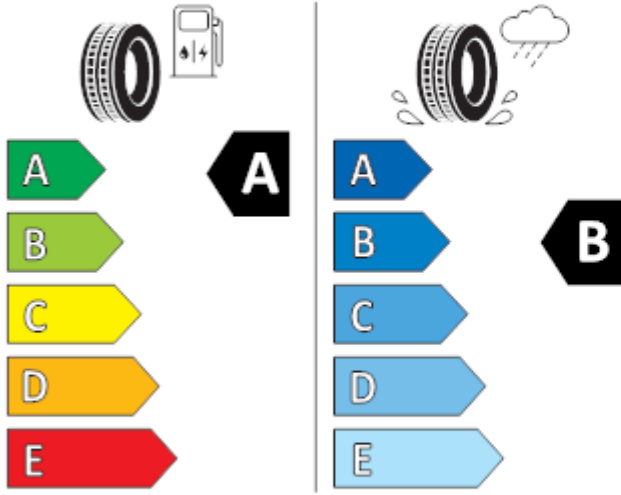

C1

2020/740

Continental

0358162

195/55 R 16 91 V XL

C1

2020/740

GOODYEAR