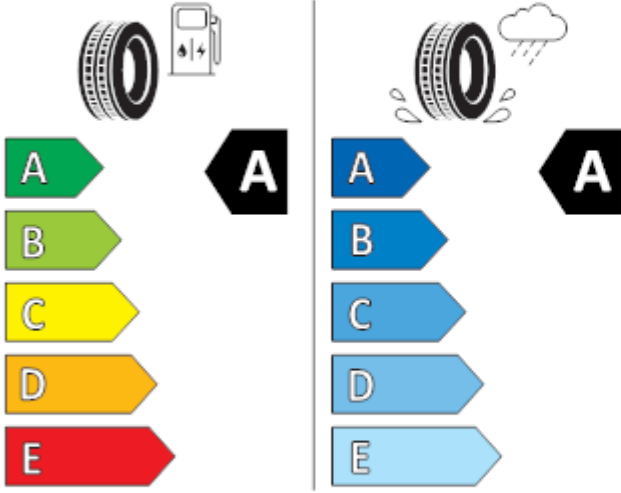

C1

2020/740

GOODYEAR

547003

215/55R17 94 V

C1

2020/740

BRIDGESTONE